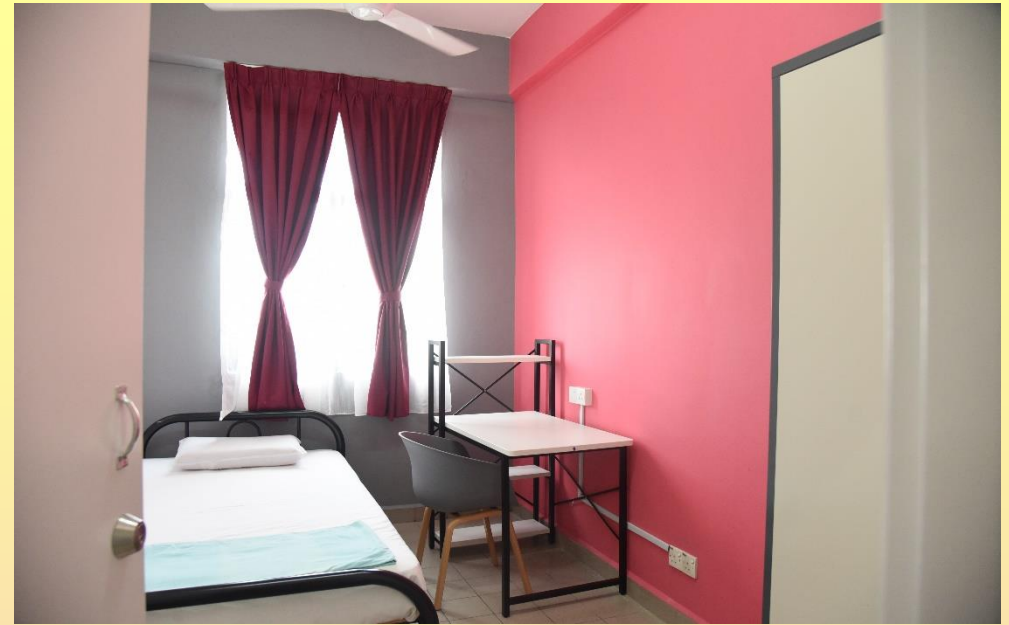

# Rental Rate

Type of Beds	Rate per Month (RM)
Premium Single	570
Deluxe Single	420
Superior Single	340
Superior Twin Sharing	270

# **Murni Residency**

**(Female Apartment)**

**PREMIUM UNIT**

**DELUXE UNIT**

**SUPERIOR UNIT**