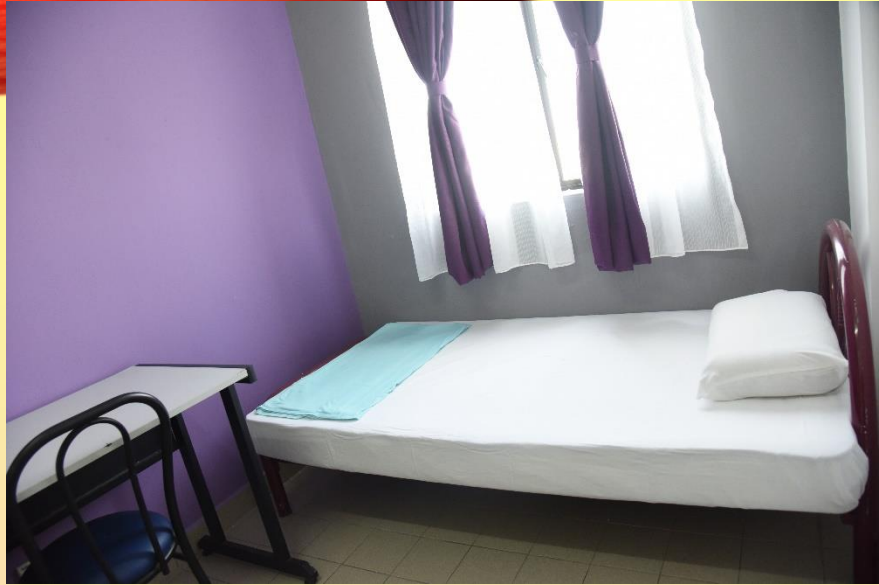

# Rental Rate

Type of Beds	Rate per Month (RM)
Premium Twin Sharing	400
Deluxe Twin Sharing	320
Superior Twin Sharing	280

# Rental Rate

Type of Beds	Rate per Month (RM)
Premium Single	570
Deluxe Single	420
Superior Single	340
Superior Twin Sharing	270

# No. of Students per Apartment

Type of Beds	No. of Rooms per Apartment	No. of Students per Room	No. of Students per Apartment
Premium Single A	2	1	2
Premium Single B		1	
Deluxe Single B	4	1	4
Deluxe Single A	2	1	3
Deluxe Twin Sharing		2	
Superior Single	4	1	6
Superior Twin Sharing		2	

# Rental Rate

Type of Beds	Rate per Month (RM)
Premium Single A	670
Premium Single B	570
Deluxe Single B	420
Deluxe Single A	440
Deluxe Twin Sharing	330
Superior Single	340
Superior Twin Sharing	270